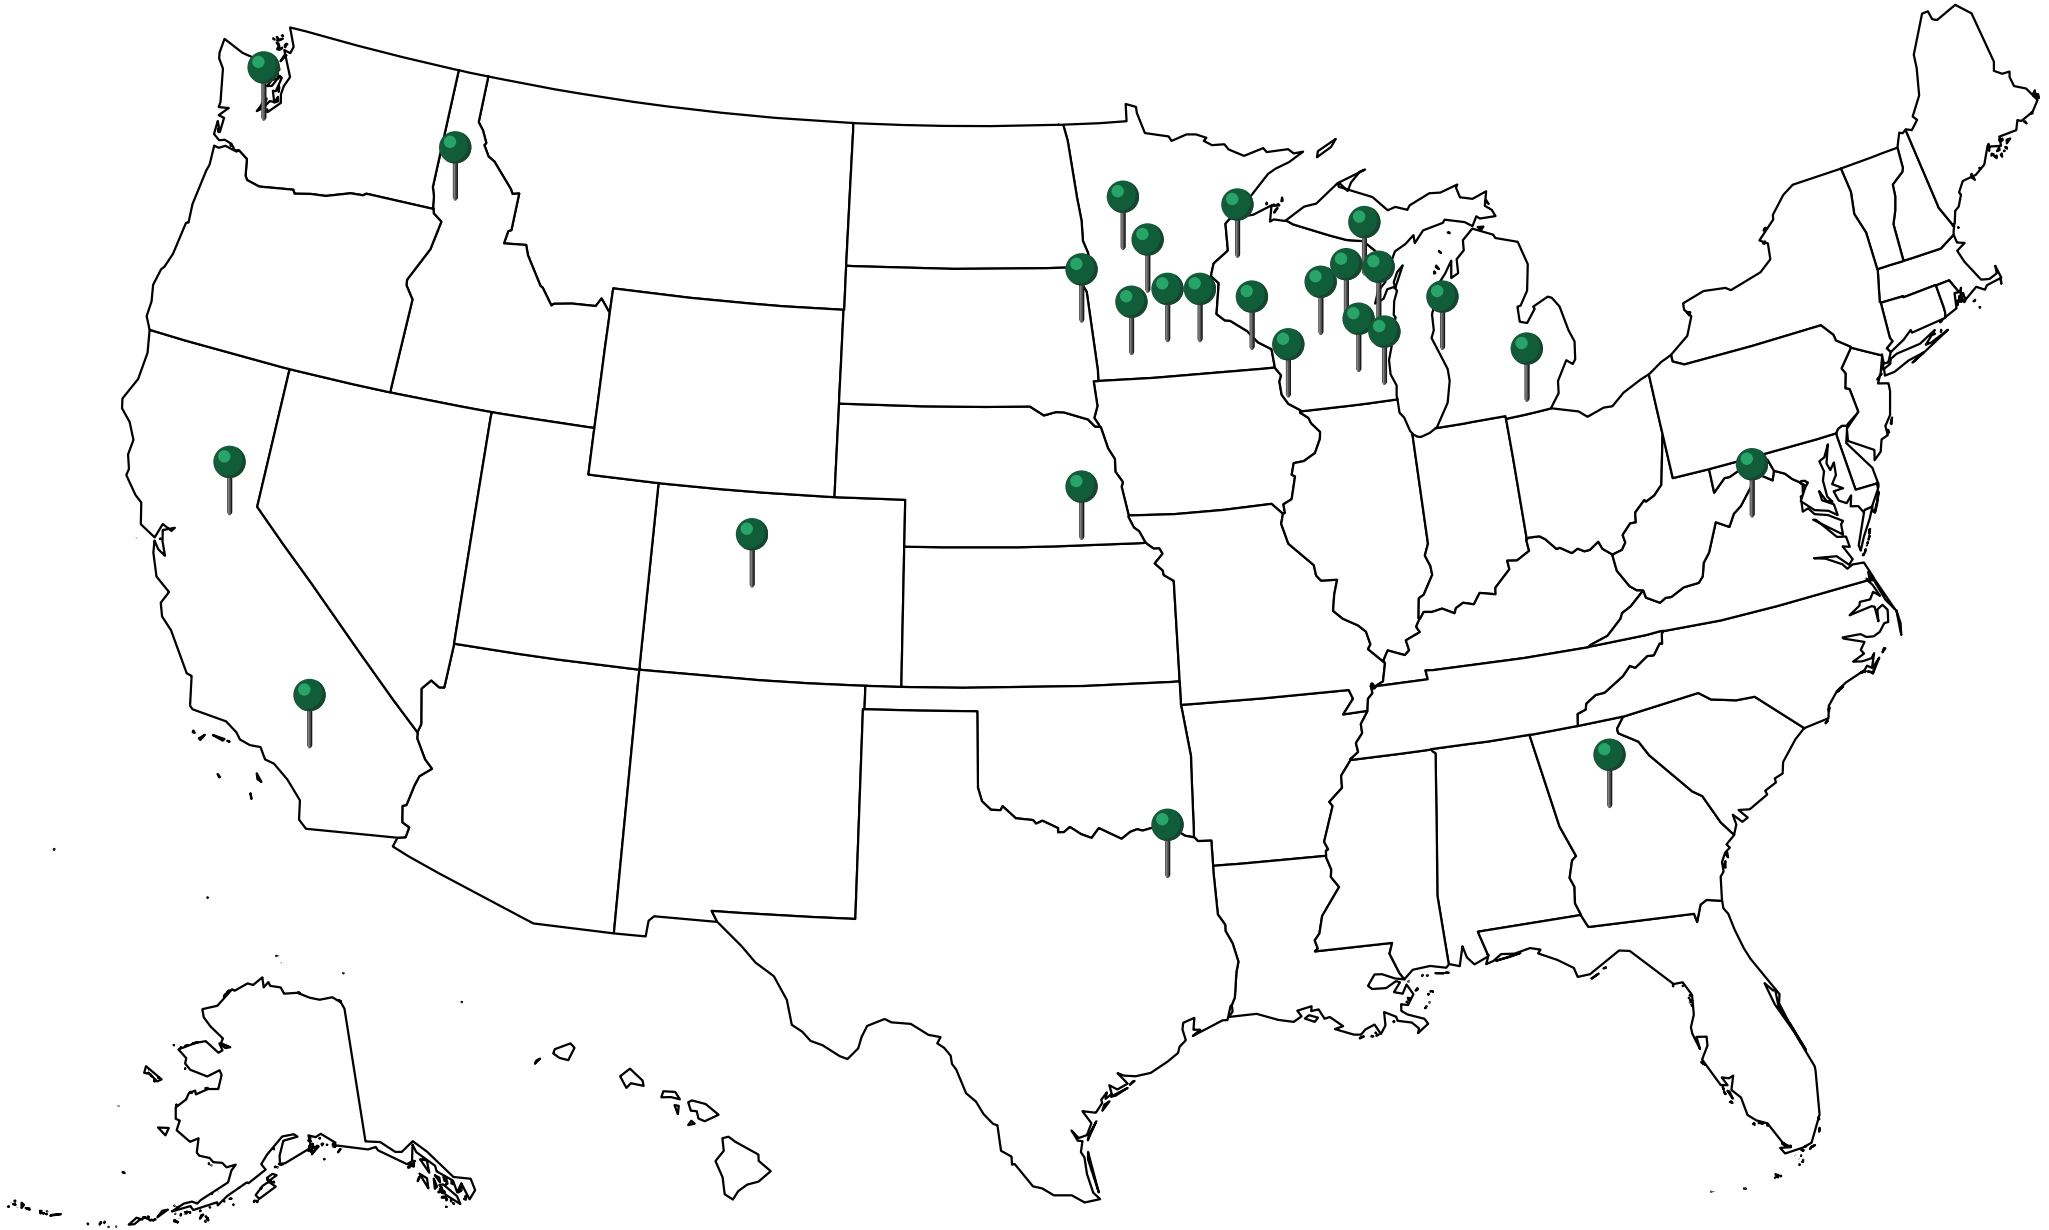

Summer Camps by Location

Click on a pin to open the camp's website.

Summer Camps List

If your camp isn't listed, please contact considerministry@wels.net.

Name	Address
Good Shepherd Bible Camp	42727 CA-38, Angelus Oaks, CA 92305
Tree of Life Camp	2150 E Weimar Cross Rd, Weimar, CA 95736
Rocky Mountain Christian Camp	County Road 4, Leadville, CO 80461
Camp South	720 FFA FHA Camp Road, Covington, GA 30014
Camp Christos	9934 Freeman Creek Rd, Lenore, ID 83541
Camp Killarney	1200 Chisholm Rd, Onsted, MI 49265
Camp Lor-Ray	5281 Russell Rd, Twin Lake, MI 49457
Camp Whitewater	19041 Highway 74, Altura, MN 55910
Camp Shetek	Zuya Group Center, Currie, MN 56123, USA
Lutheran Island Camp	45011 230th St. Henning, MN 56551
Camp Jefferson	57026 708th Rd, Fairbury, NE 68352

Camp Shiloh	3335 FM 21, Pittsburg, TX 75686
Camp Chi Rho	350 Daughter of Stars Dr, Bentonville, VA 22610, USA
Camp 4 star	12245 Tilley Road S, Olympia, WA 98512
Camp Phillip	W9944 Buttercup Ave, Wautoma, WI 54982
Camp Bird	Crivitz, WI 54114
Camp Croix	1945 Gold Star Rd, Danbury, WI 54830
Camp Wyalusing	13081 State Park Ln, Bagley, WI 53801
Camp Rise	W5421 Aspen Road, Wild Rose, WI 54984
Jesus Cares Camp Green Lake	9916 Lake Ave S, Spicer, MN 56288
Jesus Cares Camp Omega	22750 Lind Ave, Waterville, MN 56096
Special Needs Family Camp - Camp Shiloh	3335 FM 21, Pittsburg, TX 75686
Camp BASIC	13081 State Park Ln, Bagley, WI 53801

Jesus Shines Camp - Camp Phillip	W9944 Buttercup Ave, Wautoma, WI 54982
Panther Camp	1200 Luther Lane NE, Watertown, SD 57201
Camp Luther	1300 Western Ave, Watertown, WI 53094
Phoenix Adventure Camp	1300 Western Ave, Watertown, WI 53094
MLC Golf and Life Camp	1995 Luther Court, New Ulm, MN 56703
Lutheran Vanguard	5300 N Meade St, Appleton, WI 54913
WELS Band Camp	8800 W. Bluemound Rd Milwaukee, WI 53226